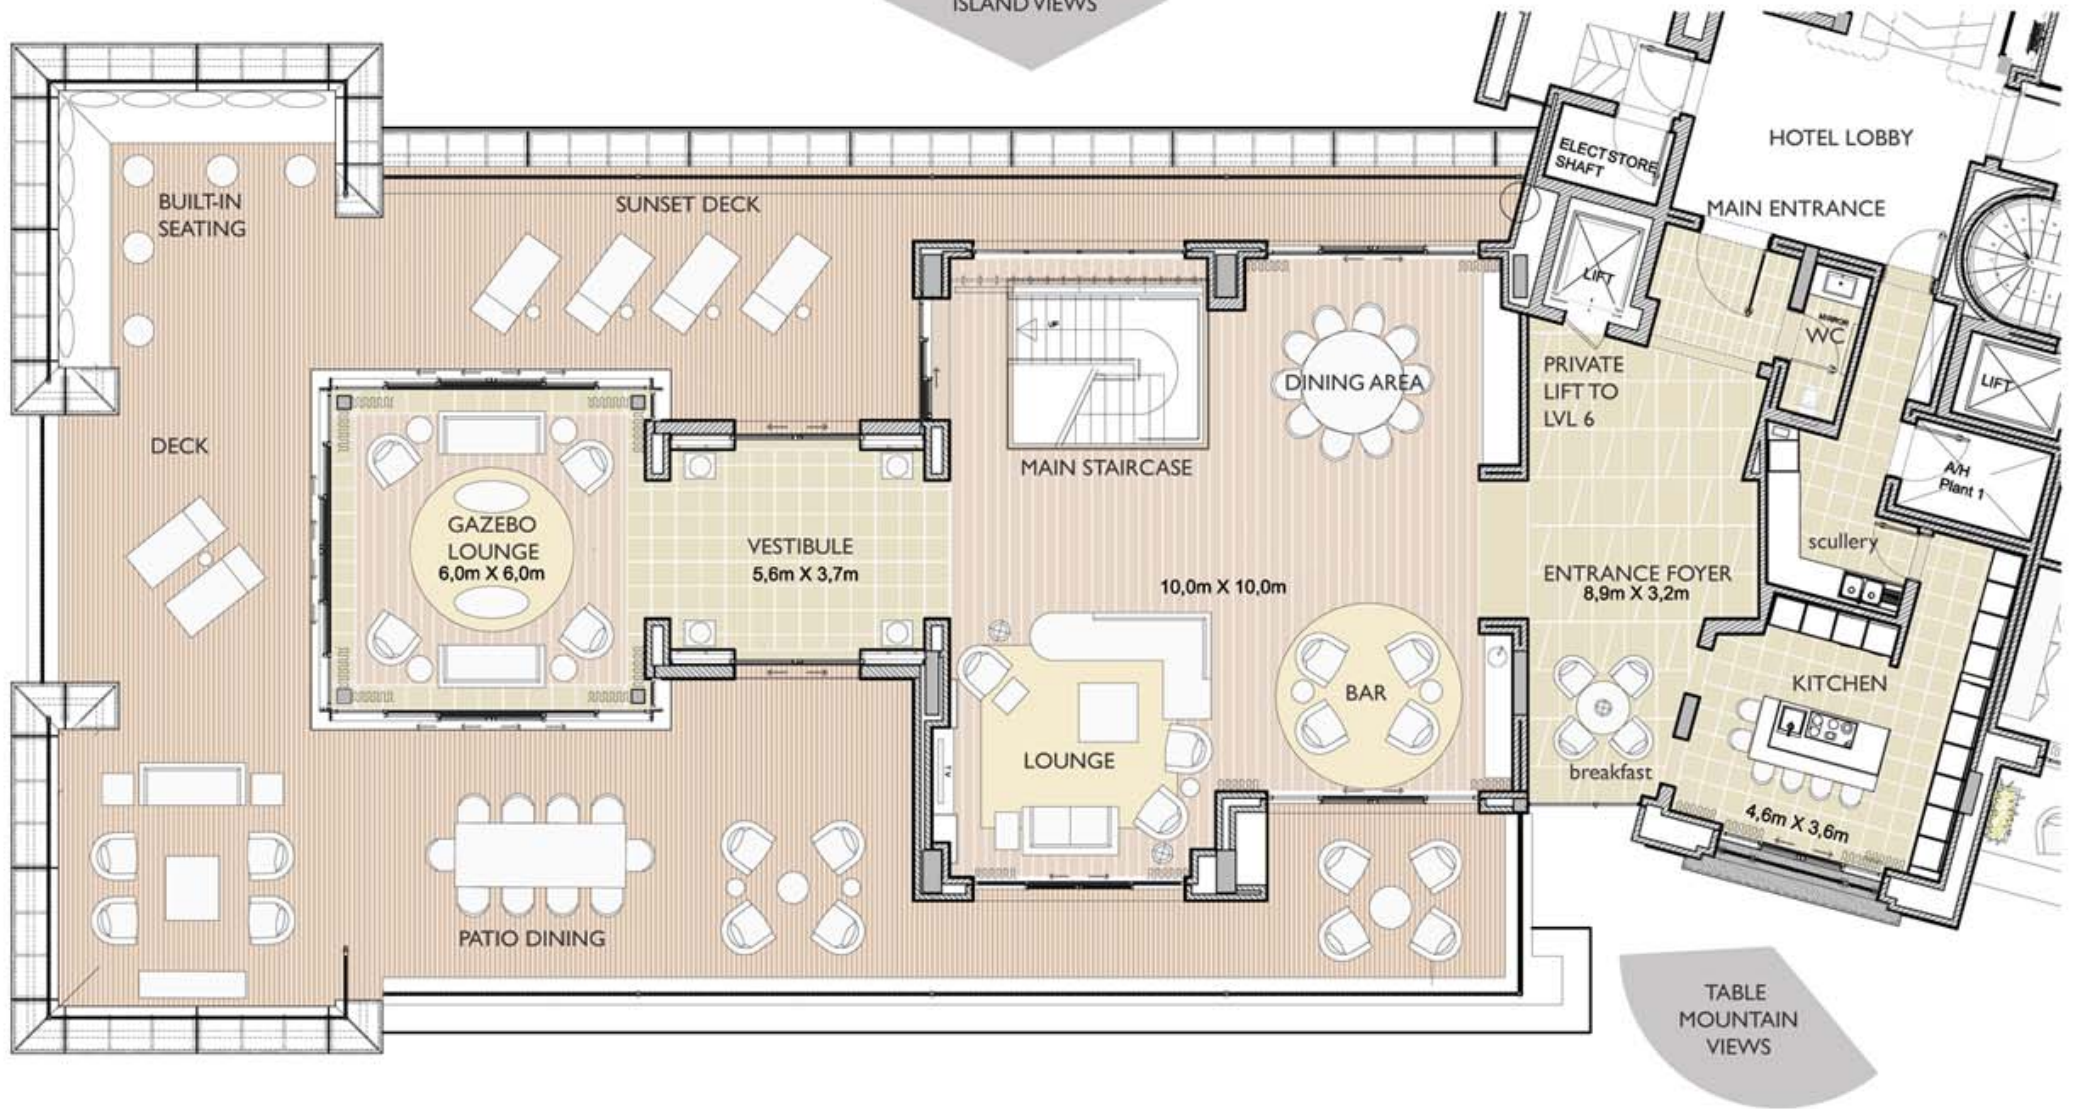

ROBBEN ISLAND VIEWS

One & Only
kerzner

PENTHOUSE APARTMENT 1
LEVEL 7 - ENTRANCE LEVEL

mirage
MIRAGE LEISURE AND DEVELOPMENT (PTY) LTD
KEITH
INTERIOR DESIGN